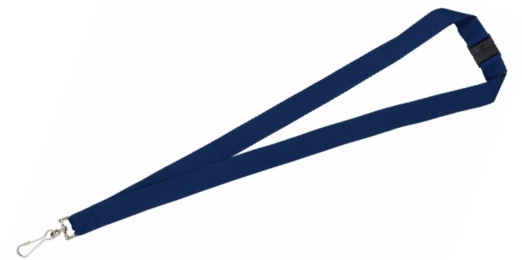

Day: \_\_\_\_\_

Time: \_\_\_\_\_

3" x 4" Magnet  
\$1.75

Natural Tote Bag made of  
9oz. cotton canvas  
15"L X 12"H X 4"W  
Color Logo on One Side of Tote  
\$9.00

Jumbo Tote Bag made of poly 600D  
Zippered Main Compartment, Zippered Front Pocket  
12"W X 16"H - Color Logo On Front Pocket  
\$13.00

3.75" x 5" Labels  
\$0.50

Retractable Grip Pen  
Color Logo  
\$0.50

3/4" Lanyard - "J" Hook with  
Breakaway Safety Release  
White Logo Step and Repeat  
\$2.00